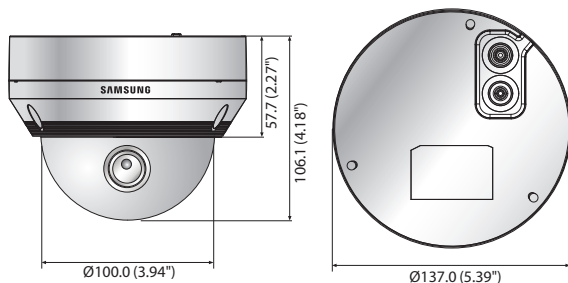

Dimensions

Unit : mm (inch)

Accessories (Optional)

SHD-3000F3 SBP-301HM2 SBP-300LM SBP-300CM SBP-300WM1 SBP-300WM SBP-300KM

QNV-7080R

VIDEO	
Imaging Device	1/3" 4M CMOS
Total Pixels	2,720(H) x 1,536(V)
Effective Pixels	2,688(H) x 1,520(V)
Scanning System	Progressive
Min. Illumination	Color : 0.15Lux (30IRE), B/W : 0Lux (IR LED on)
LENS	
Focal Length (Zoom Ratio)	2.8 ~ 12mm (4.3x) motorized varifocal
Max. Aperture Ratio	F1.4
Angular Field of View	H : 109.7° ~ 26.0° / V : 60.8° ~ 15.2° / D : 131.3° ~ 30.1°
Min. Object Distance	0.5m (1.64ft)
Focus Control	Simple focus (Motorized V/F) / Manual, Remote control via network
Lens Type	DC auto iris
Mount Type	Board type
PAN / TILT / ROTATE	
Pan / Tilt / Rotate Range	0° ~ 350° / 0° ~ 67° / 0° ~ 355°
OPERATIONAL	
IR Viewable Length	30m (98.43ft)
Camera Title	Off / On (Displayed up to 20 characters per line) - W/W : English / Numeric / Special characters - China : English / Numeric / Special / Chinese characters - Common : Multi-line (Max. 5), Color (Grey / Green / Red / Blue / Black / White), Transparency, Auto scale by resolution
Day & Night	True Day & Night
Backlight Compensation	Off / BLC / WDR
Wide Dynamic Range	120dB
Digital Noise Reduction	SSNR (Off / On)
Motion Detection	Off / On (4ea polygonal zones)
Privacy Masking	Off / On (6ea rectangular zones)
Gain Control	Off / Low / Middle / High
White Balance	ATW / AWC / Manual / Indoor / Outdoor
LDC (Lens Distortion Correction)	Off / On (5 levels with min / max)
Electronic Shutter Speed	Minimum / Maximum / Anti flicker
Flip / Mirror	Flip / Mirror / Hallway view
Intelligent Video Analytics	Motion detection with metadata, Tampering, Defocus detection
Alarm I/O	Input 1 / Output 1
Alarm Triggers	Motion detection, Tampering detection, SD card error, NAS error, Alarm input, Defocus detection
Alarm Events	File upload via FTP and E-mail, Local storage recording at event, Notification via E-mail, External output
Pixel Counter	Support (Plug-in viewer only)
NETWORK	
Ethernet	RJ-45 (10/100BASE-T)
Video Compression Format	H.265, H.264, MJPEG
Resolution	2592 x 1520, 2560 x 1440 (16:9), 2304 x 1296, 1920 x 1080, 1280 x 1024, 1280 x 960, 1280 x 720, 1024 x 768, 800 x 600, 800 x 450, 720 x 576, 720 x 480, 640 x 480, 640 x 360, 320 x 240
Max. Framerate	H.265/H.264 : Max. 20fps at 4M, Max. 30fps at 2M all resolutions, MJPEG : Max. 15fps
Smart Codec	WiseStream
Video Quality Adjustment	H.265/H.264 : Target bitrate level control, MJPEG : Quality level control
Bitrate Control Method	H.265/H.264 : CBR or VBR, MJPEG : VBR
Streaming Capability	Multiple streaming (Up to 3 profiles)
Audio I/O	Line in
Audio Compression Format	G.711 u-law / G.726 selectable G.726 (ADPCM) 8KHz, G.711 8KHz, G.726 : 16Kbps, 24Kbps, 32Kbps, 40Kbps
Audio Communication	Uni-directional audio
IP	IPv4, IPv6
Protocol	TCP/IP, UDP/IP, RTP (UDP), RTP (TCP), RTCP, RTSP, NTP, HTTP, HTTPS, SSL/TLS, DHCP, PPPoE, FTP, SMTP, ICMP, IGMP, SNMPv1/v2c/v3 (MIB-2), ARP, DNS, DDNS, QoS, PIM-SM, UPnP, Bonjour
Security	HTTPS (SSL) login authentication, Digest login authentication IP address filtering, User access log, 802.1x authentication
Streaming Method	Unicast / Multicast
Max. User Access	6 users at unicast mode
Storage	micro SD/SDHC/SDXC max. 128G, NAS - Motion images recorded in the SD memory card can be downloaded - Manual recording at local PC
Application Programming Interface	ONVIF Profile S/G, SUNAPI (HTTP API)
Webpage Language	English, Korean, Chinese, French, Italian, Spanish, German, Japanese, Russian, Swedish, Portuguese, Czech, Polish, Turkish, Dutch, Hungary, Greek
Web Viewer	Supported OS : Windows 7, 8.1, 10, Mac OS X 10.9, 10.10, 10.11 Plug-in free Webviewer - Supported Browser : Google Chrome 47, MS Edge 20 Plug-in Webviewer - Supported Browser : MS Explore 11, Mozilla Firefox 43, Apple Safari 9 * Mac OS X only
Central Management Software	SmartViewer
ENVIRONMENTAL	
Operating Temperature / Humidity	-30°C ~ +55°C (-22°F ~ +131°F) / Less than 90% RH * Start up should be done at above -20°C (-4°F)
Storage Temperature / Humidity	-30°C ~ +60°C (-22°F ~ +140°F) / Less than 90% RH
Ingress Protection / Vandal Resistance	IP66 / IK10
ELECTRICAL	
Input Voltage / Current	PoE (IEEE802.3af, Class3) / 12V DC
Power Consumption	Max. 7.2W (PoE), Max. 6.4W (12V DC)
MECHANICAL	
Color / Material	Ivory / Metal
Dimensions (WxH)	Ø137.0 x 106.1mm (Ø5.39" x 4.18")
Weight	680g (1.5 lb)